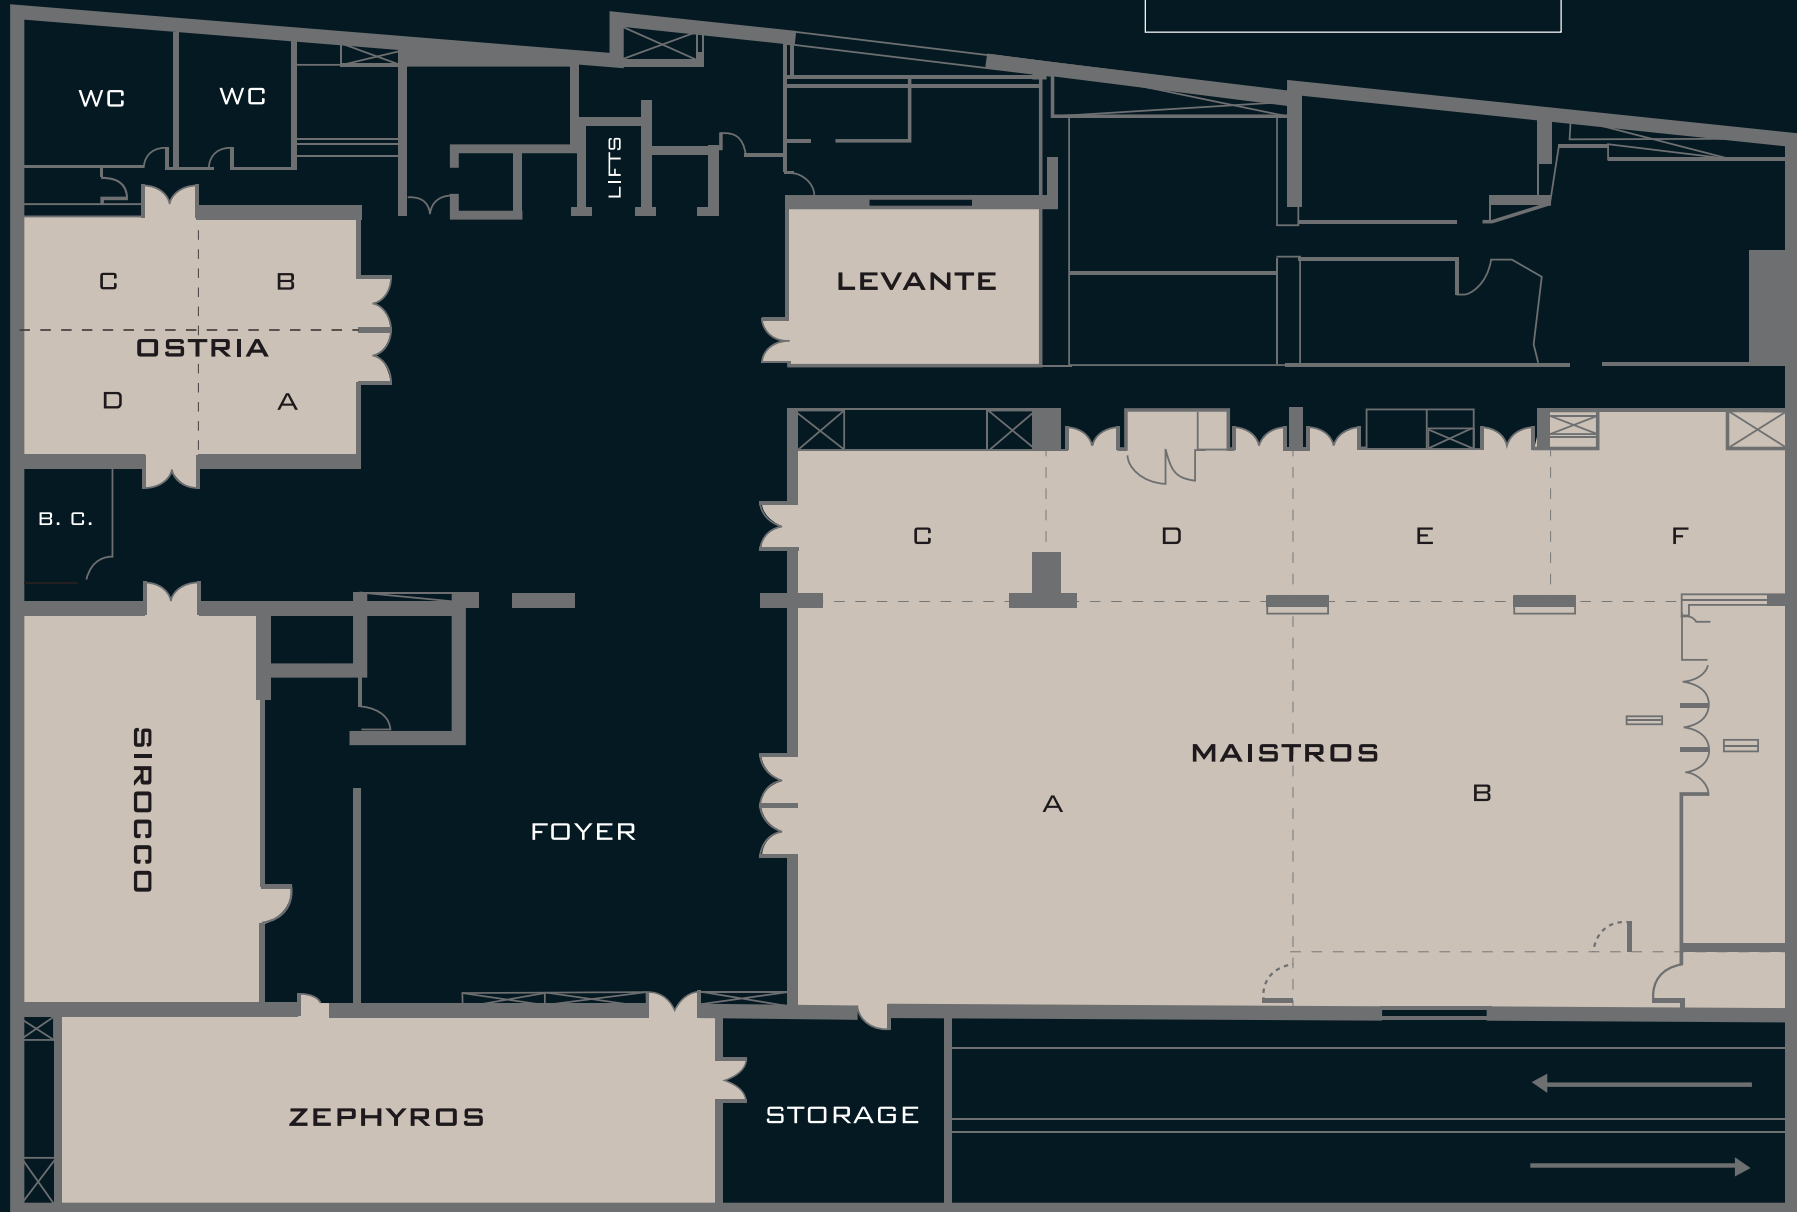

CONFERENCE
& BANQUETING
FLOOR PLAN